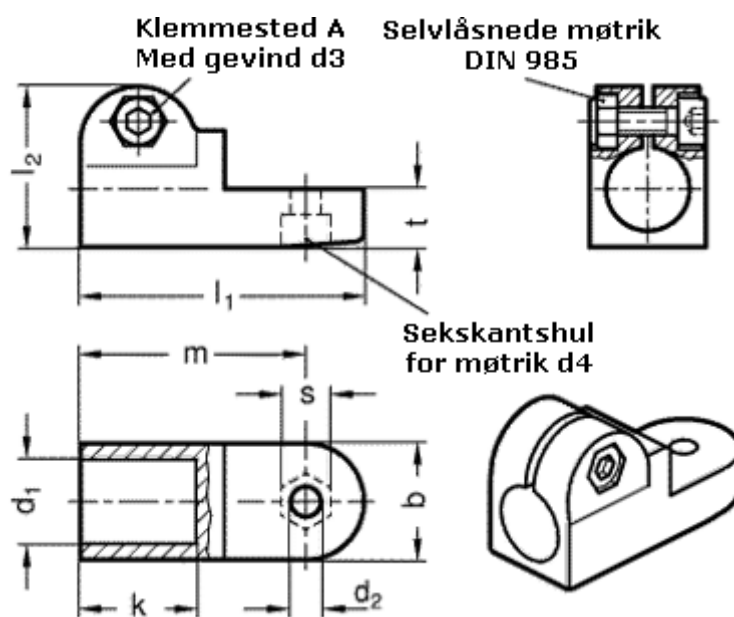

Article number: 20275B142SW

Description: E+G Swivel clamp connector  
GN275-B14-2-SW

## Measures

$b = 25$	$m = 48.5$
$d_1 = B14$	$s = 10$
$d_2 = 6.5$	$t = 12.5$
$d_3 = M 6$	
$d_4 = M 6$	
$k = 25$	
$l_1 = 61$	
$l_2 = 34.5$	